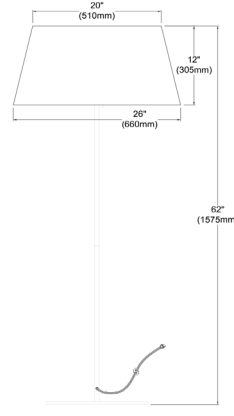

GTC-S631F-MW-WH - Gretchen 1LT Sq Base Floor Lamp, MW w/ WH Shade

1 Light Incandescent Square Base Floor Lamp Matte White with White Shade

GTC-S631F

Height	62.75"
Width/Length	26"
Depth	26"
Weight	12 lbs
Body Material	Metal
Finish/Color	Matte White
Type of Finish	Painted
Light Qty	1
Light Base	E26
Light Max Watt	100
Light Inc	No

Dimmable	Not Dimmable
LED Compatible	LED Compatible
Total Wattage	100W
Second Material	Fabric
Second Finish/Color	White
Rated For	Dry Location
Voltage	120V
Approval	cUL or equivalent
Warranty	1 Year Limited
Install Position	Floor